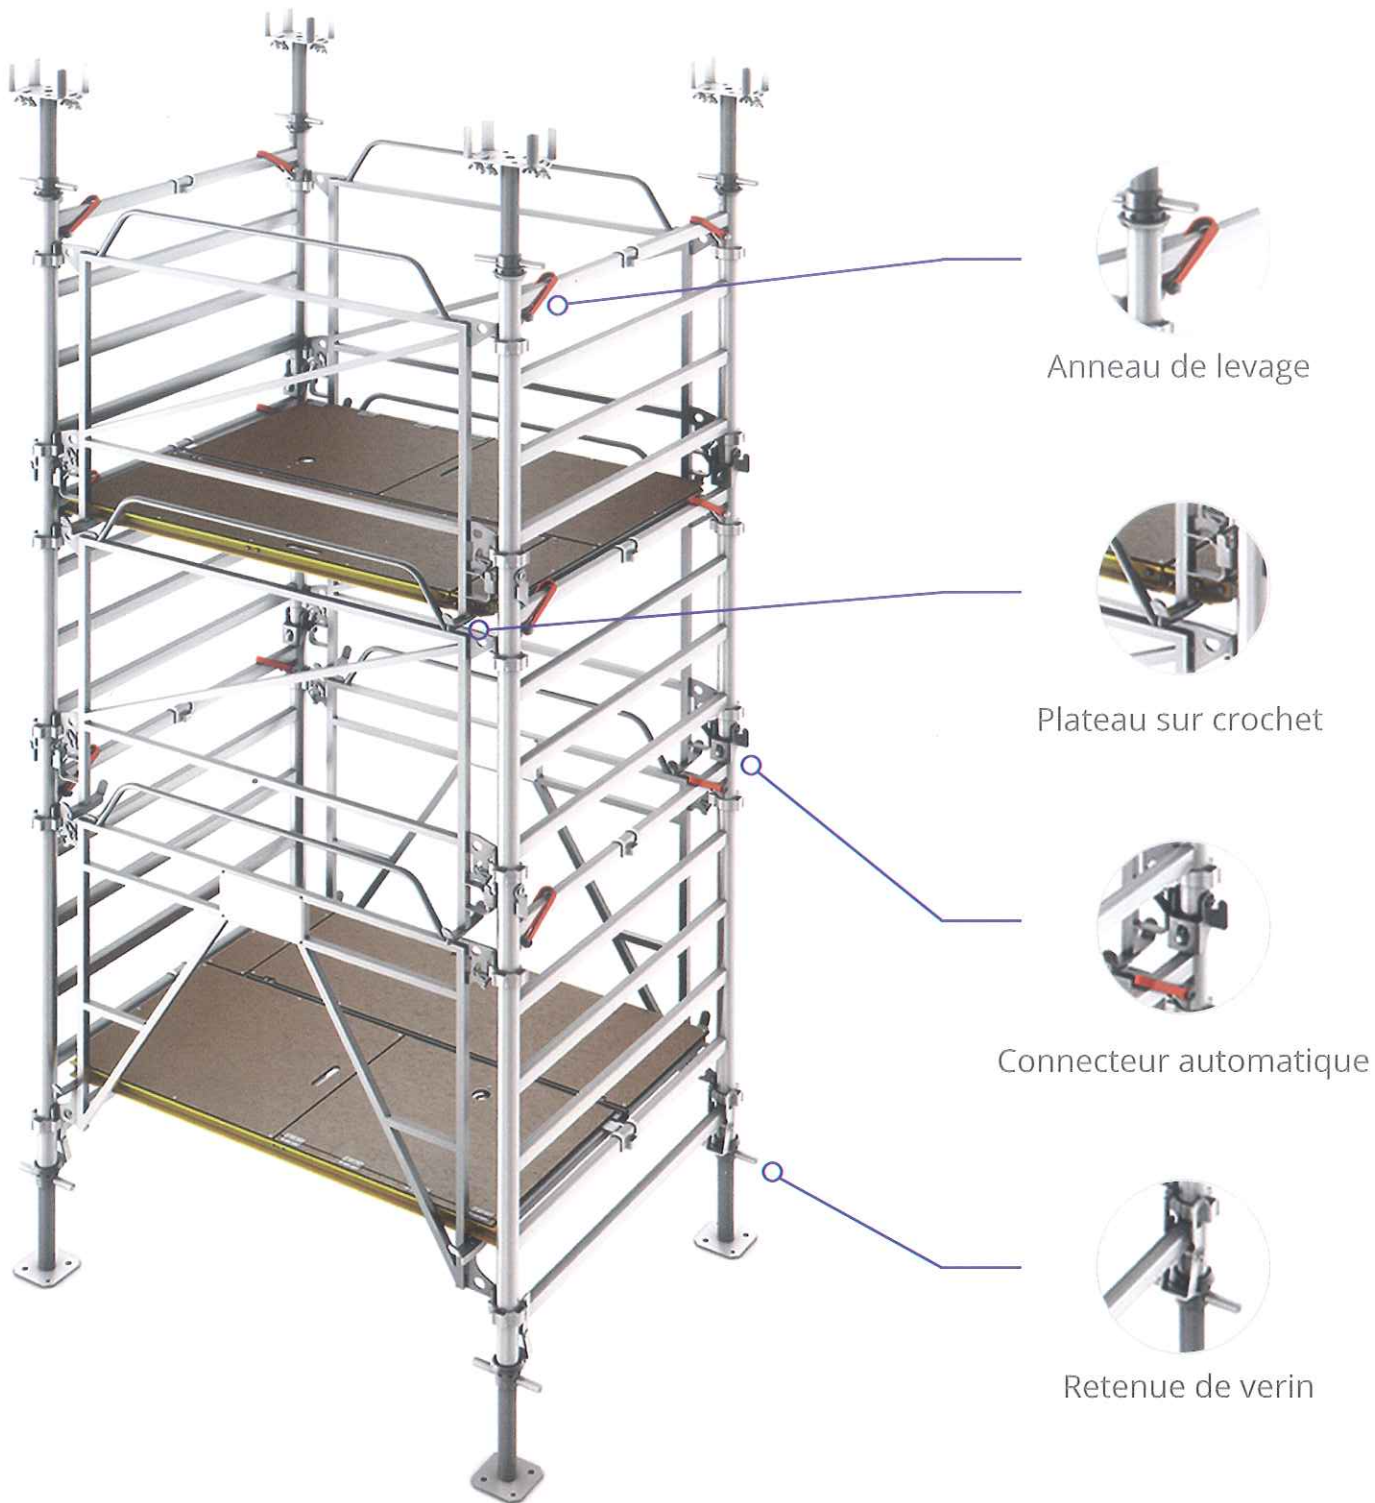

TOUR EXCELLENCE

OUR FULL SAFETY ERGONOMIC TOWER
TOUR ALUMINIUM MDS

ERGONOMY
By COPAC

COPAC®
Excellence at your service

TOUR EXCELLENCE

SHORING TOWER ALLOY BEAM
POUTRELLE ALU

COPAC[®]

Excellence at your service